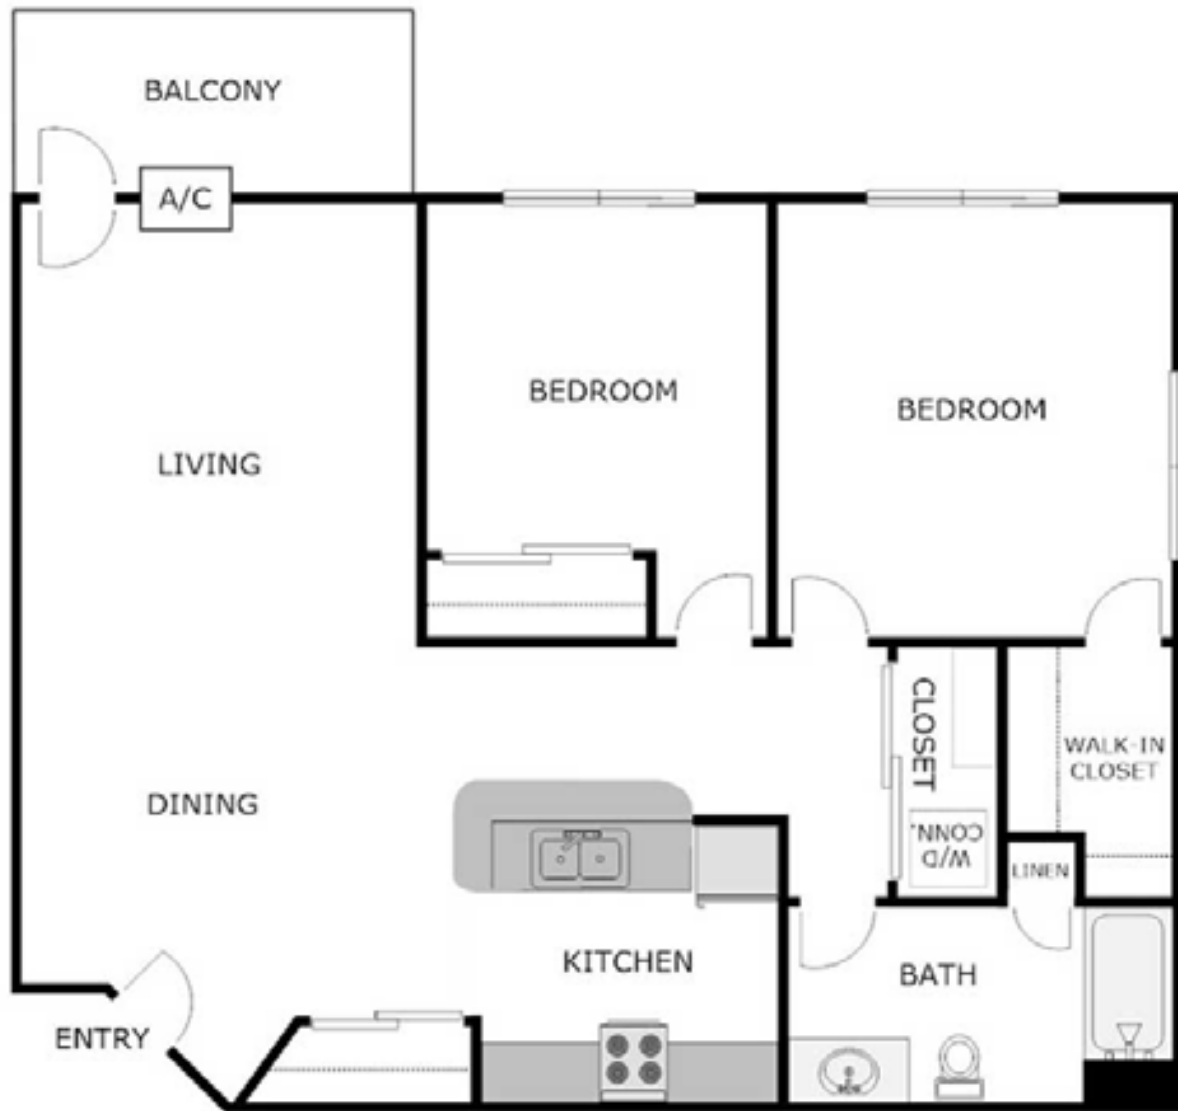

Glenderry Senior

2 Bedroom 1 Bath Apartment

931 Sq. Ft.