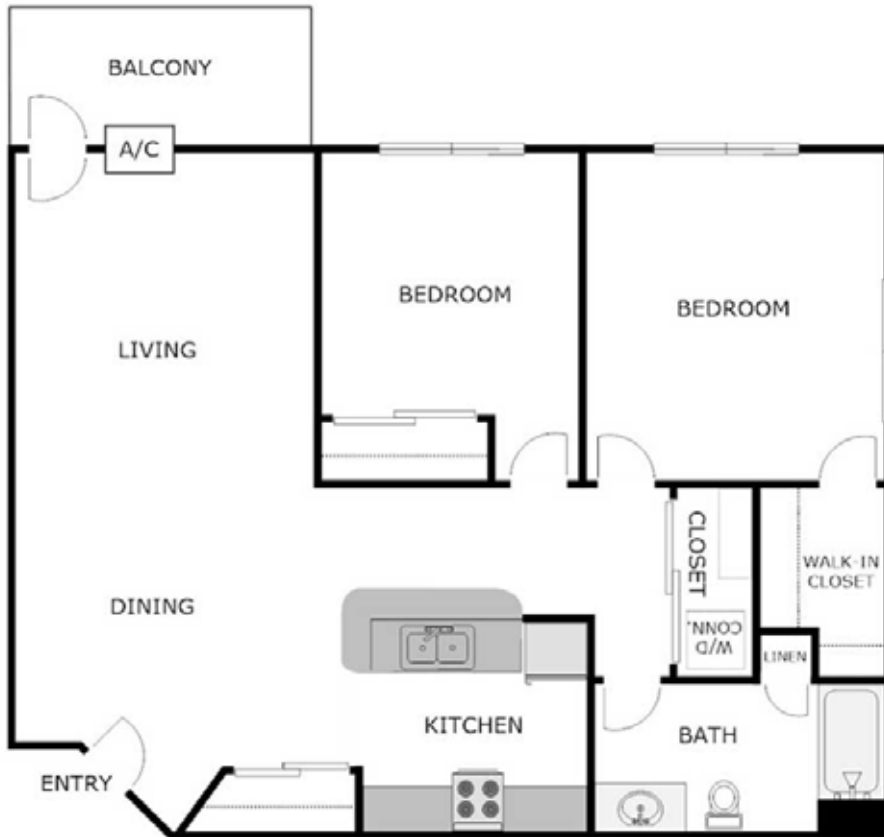

Glenderry Senior

PRE/MIER Real Estate Management LLC

715 524 5590

2 Bedroom 1 Bath Apartment

931 Sq. Ft.

RENT

DEPOSIT

DATE AVAILABLE