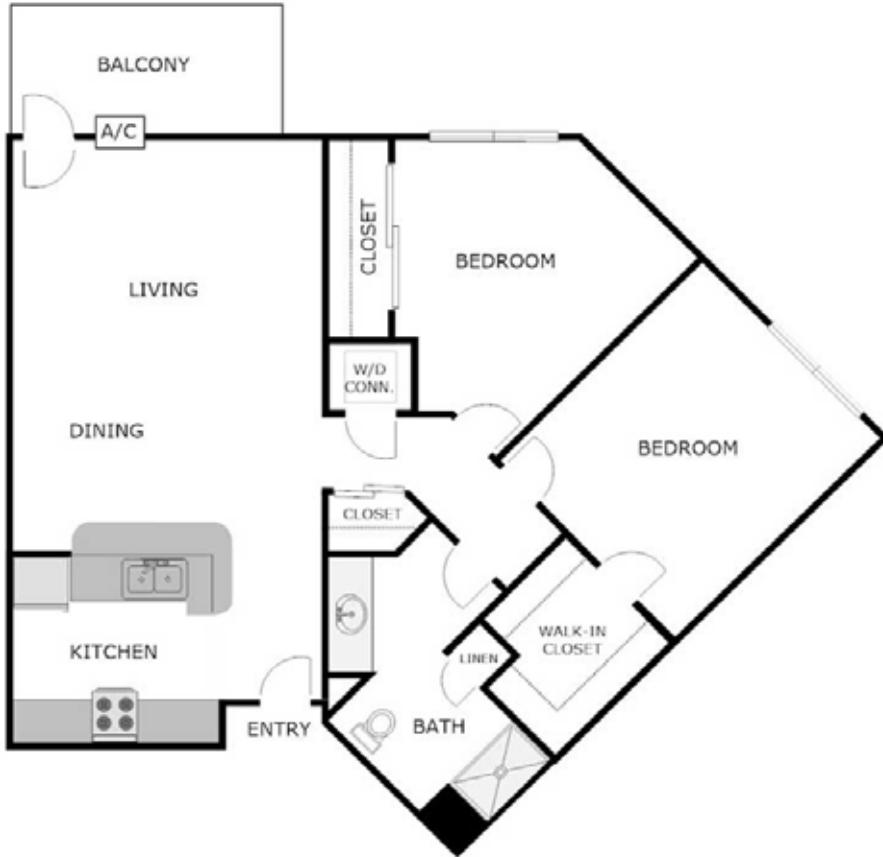

Glenderry Senior

PRE/MIER Real Estate Management LLC

715 524 5590

2 Bedroom 1 Bath Apartment B

899 Sq. Ft.

RENT

DEPOSIT

DATE AVAILABLE